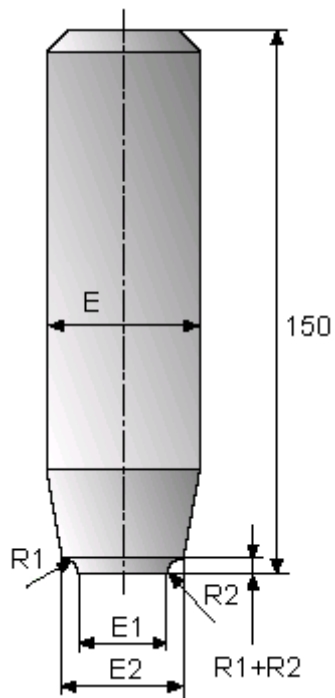

Data Sheet

Article number: 12421000060000

Description: Rivet tool 421 000 060.000
For M6

Measures

E	= 12.0
E1	= 6.5
E2	= 10.3
For thread	= M6
R1	= 0.6
R2	= 0.6